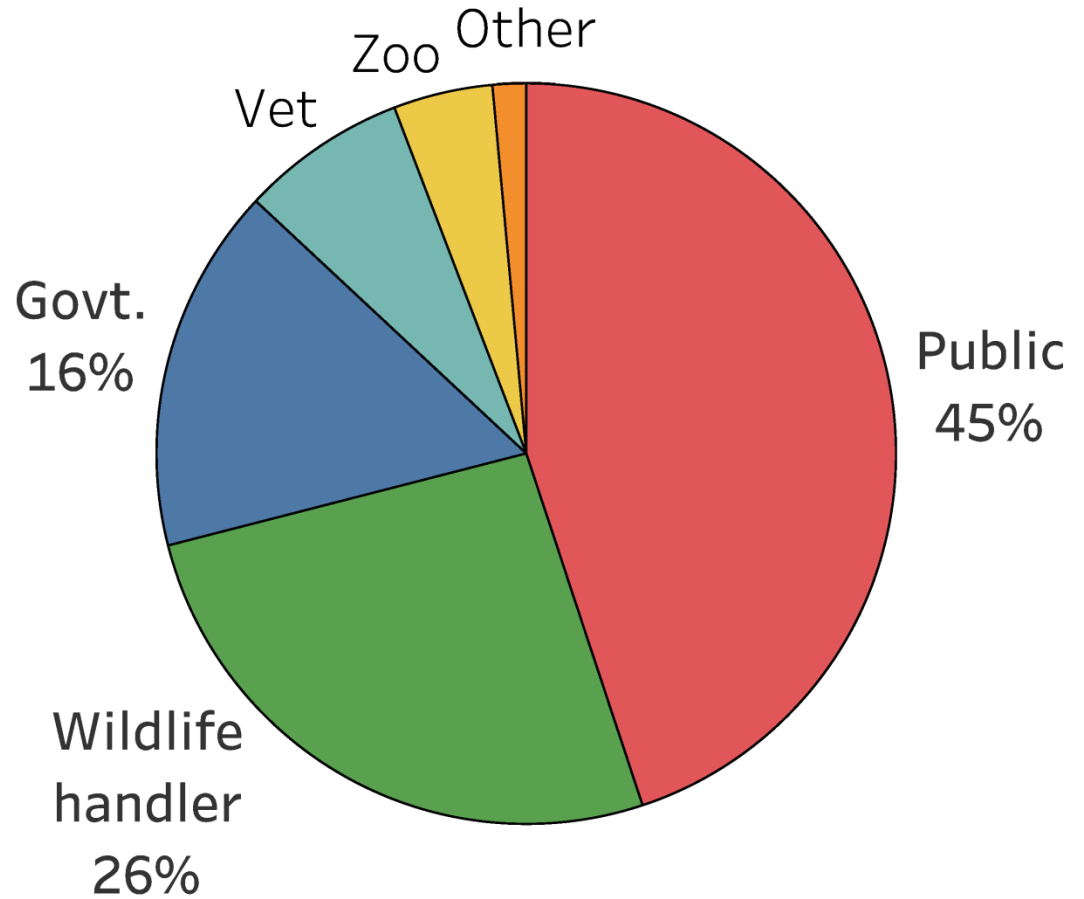

Corn snake report sources

July 2017
→ now