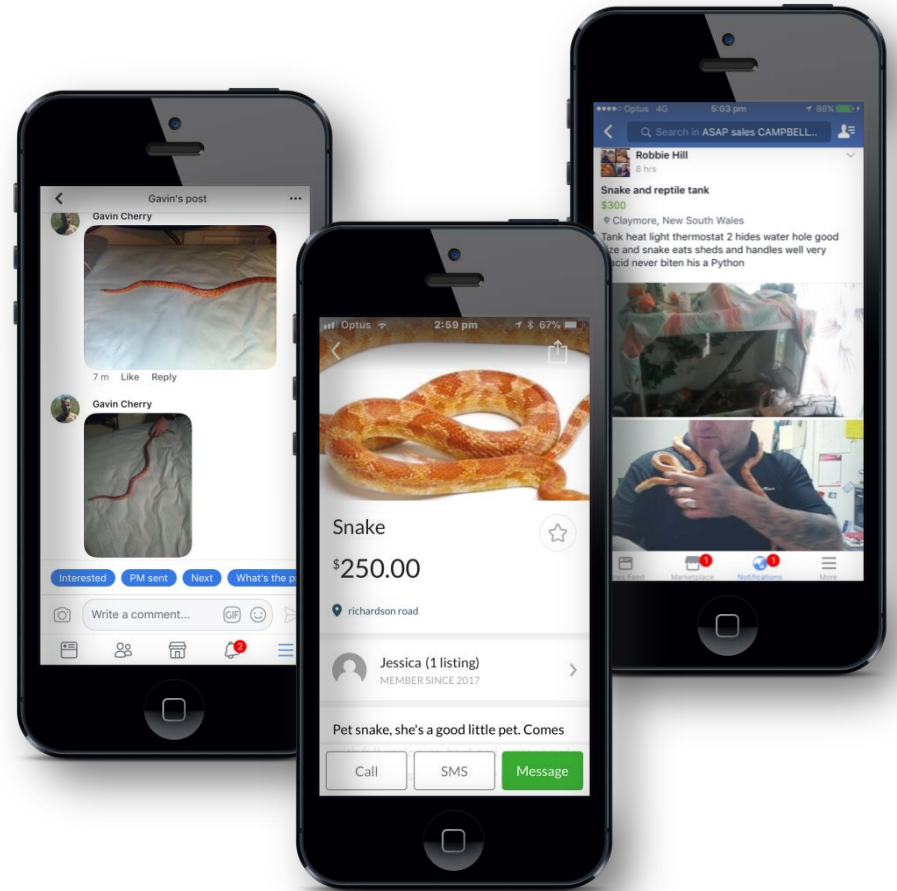

Our challenges

- Online trading
- Enforcement
- Seasonal reporting