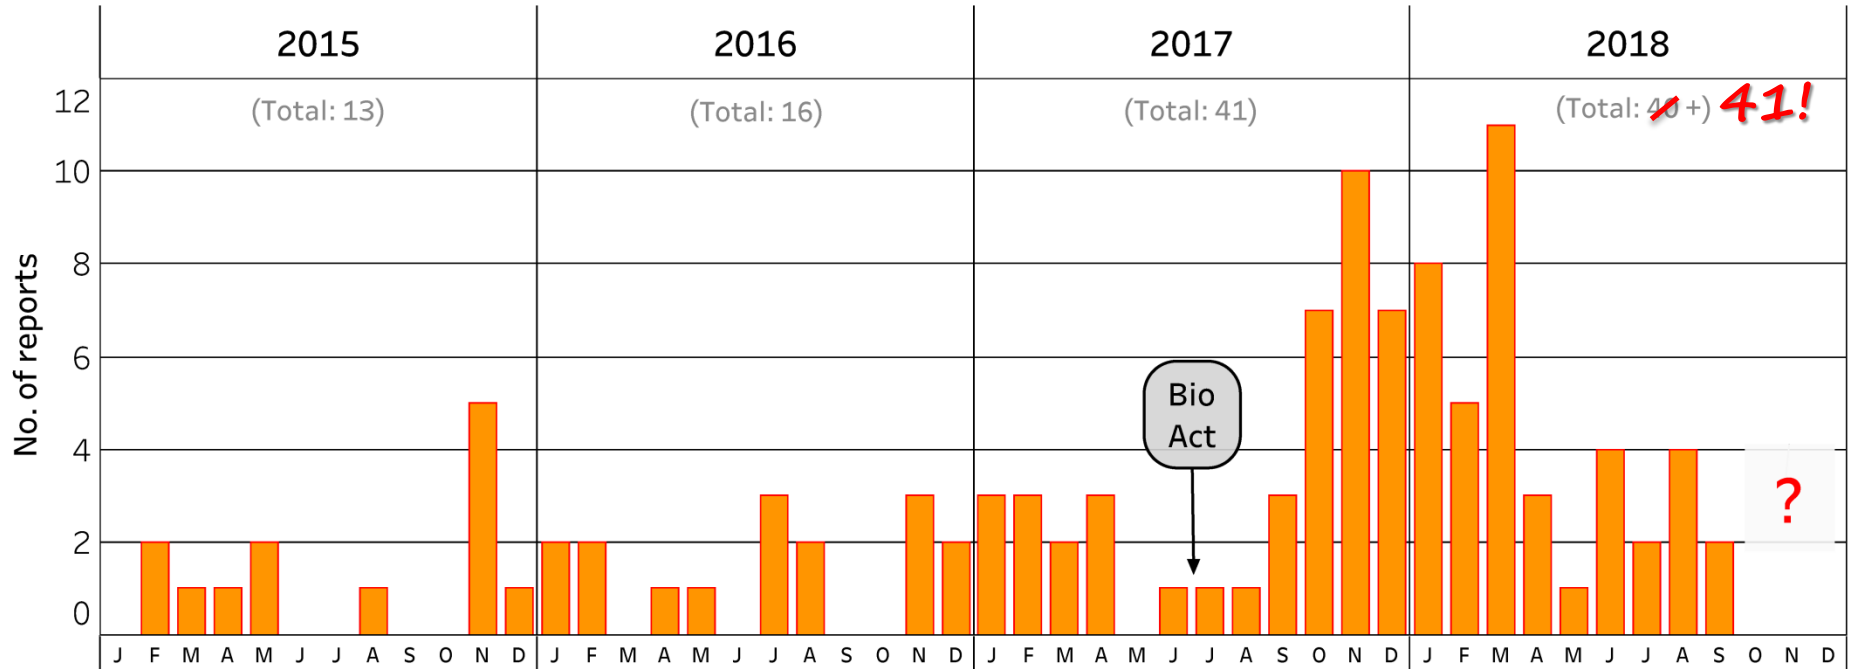

Corn snake reports received

+