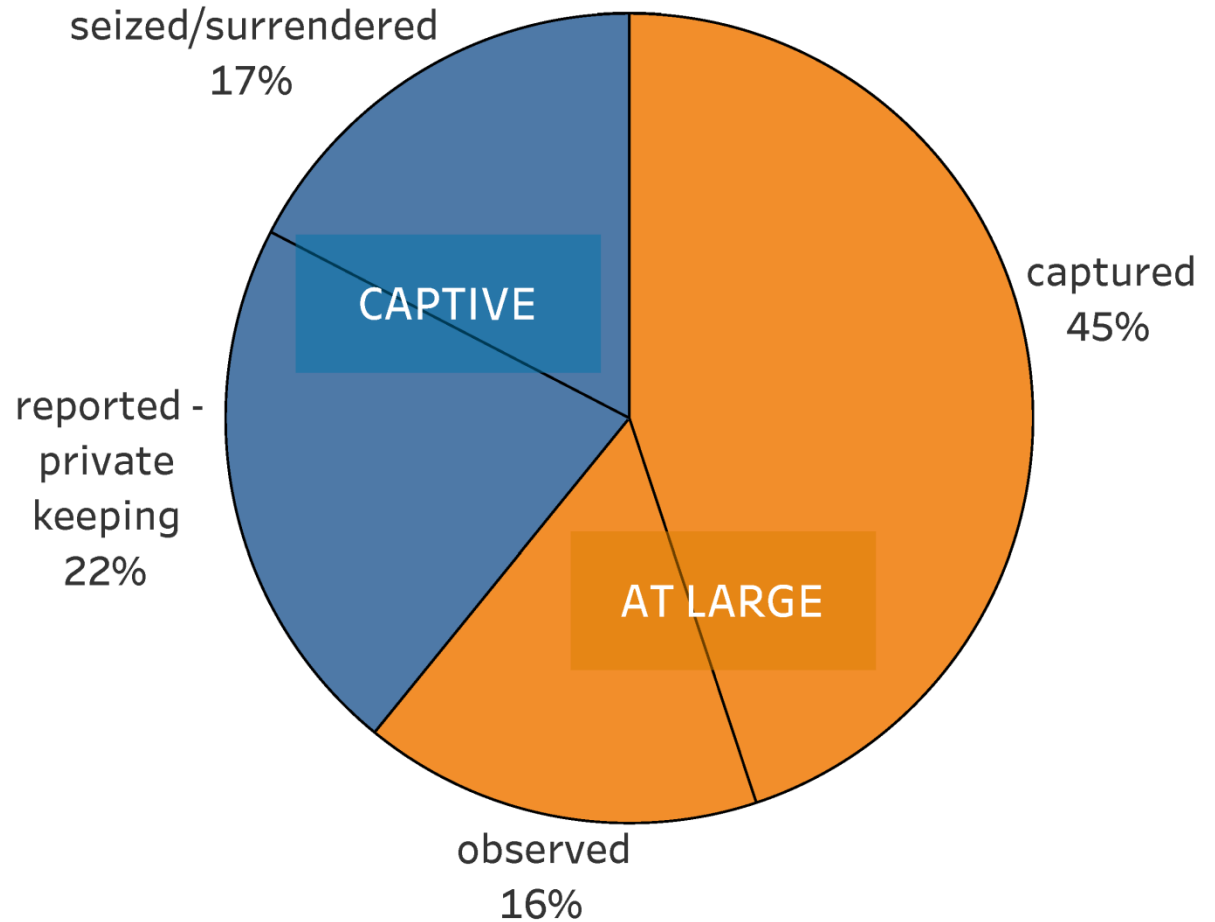

Corn snake report types

July 2017
→ now